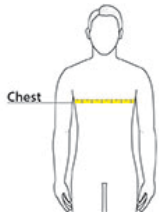

Chest: Measured across the chest one inch below armhole when laid flat.

Sleeve Length: Start at center of neck and measure down shoulder, down sleeve to hem.

Body Length at Back: Measured from high point shoulder to finished hem at back.

SIZE CHARTS

	XS	S	M	L	XL	2XL	3XL	4XL	5XL	6XL	7XL	8XL	9XL	10XL
Chest	32-34	35-37	38-40	41-43	44-46	47-49	50-52	54-57	58-60	61-63	64-66	67-69	70-72	73-75

SPEC SHEET + MEASUREMENTS

Sport-Tek® Colorblock Raglan Jacket. JST60

HOW TO MEASURE

CHEST

Measure under the arm and around the fullest part of the chest with arms down, keeping tape horizontal.

COLORS

Black/ True
Red
PMS BLACK
C

Black/ White
PMS BLACK
C

Graphite/
Black
PMS 432C